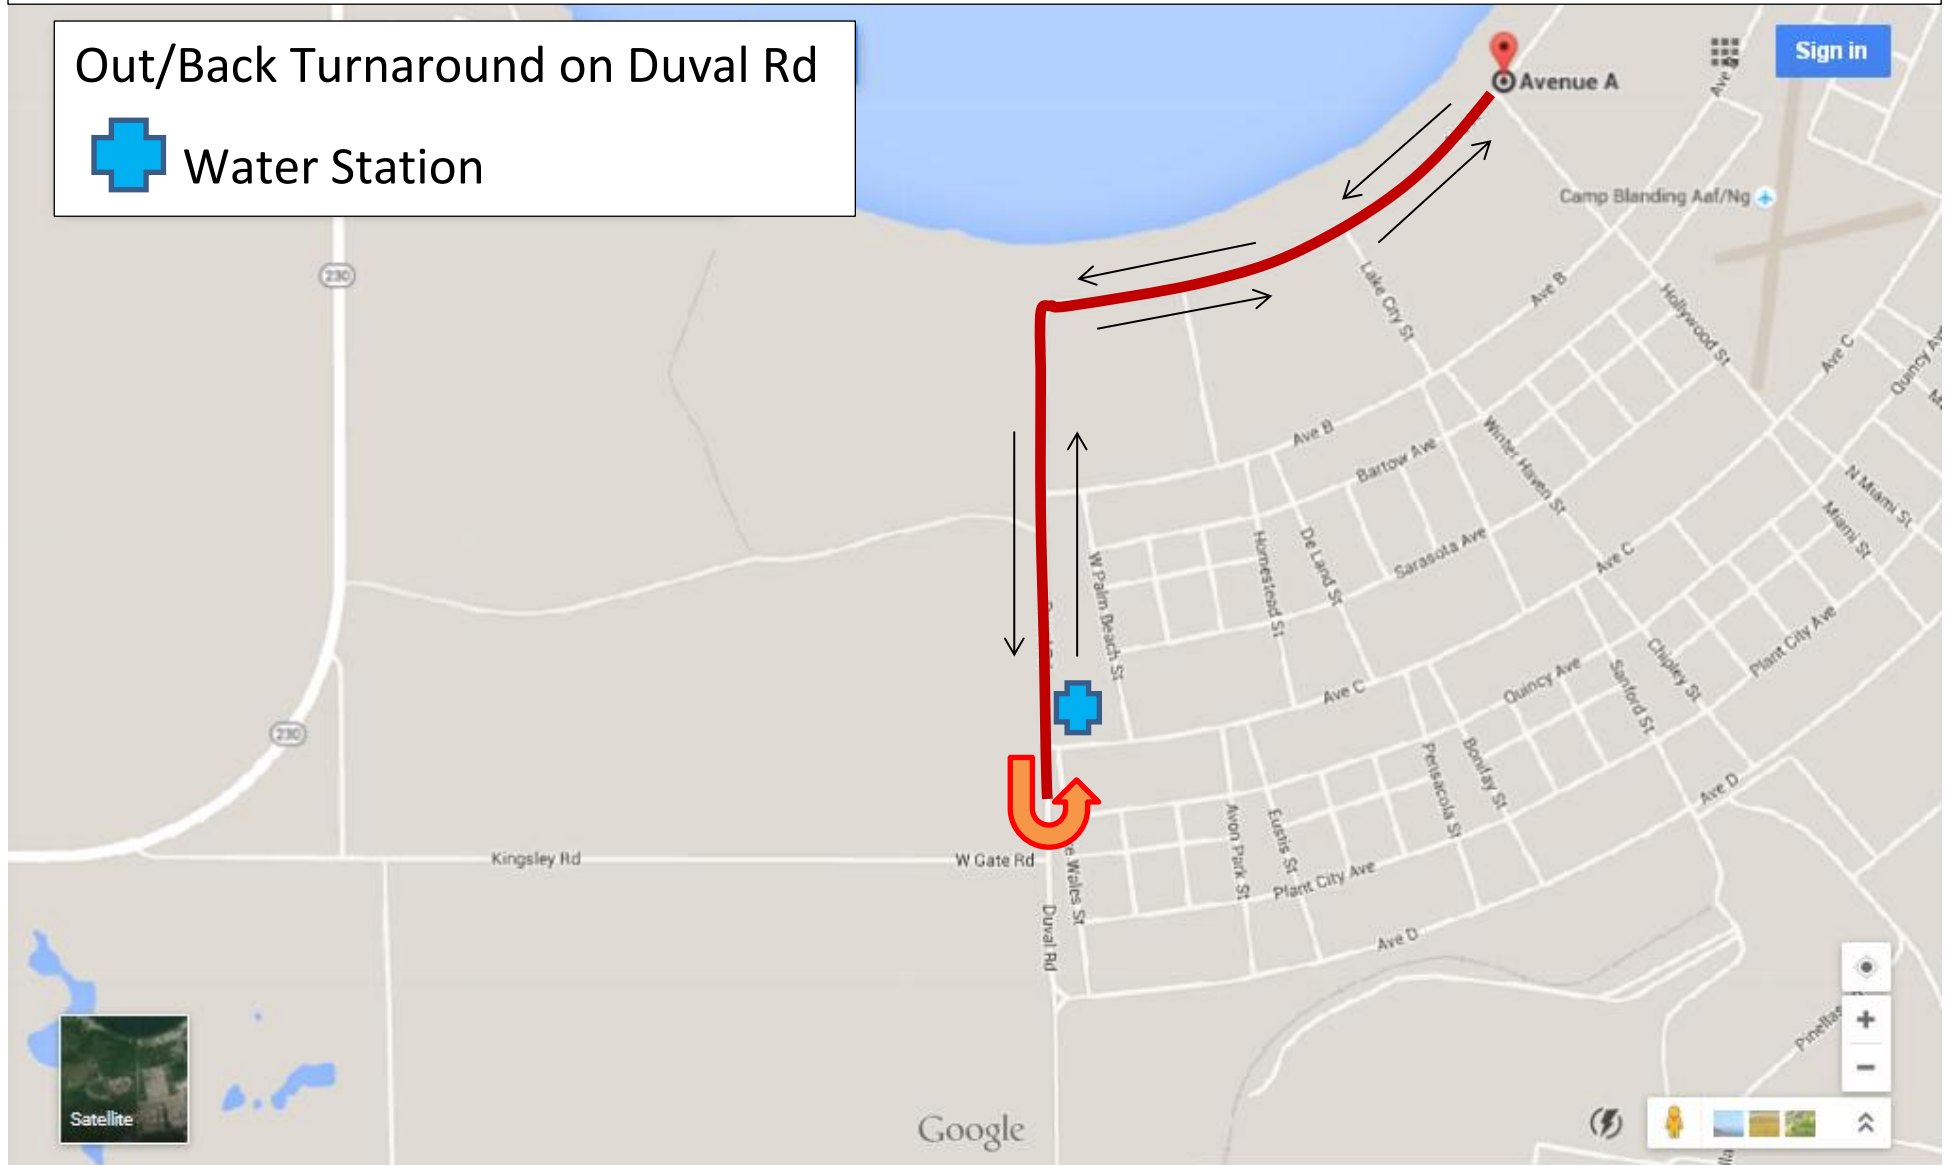

# Hammerhead Triathlon Run Course: Sprint

## Out & Back

Out/Back Turnaround on Duval Rd

 Water Station

# Hammerhead Triathlon Run Course: Olympic

## 6.2 Miles