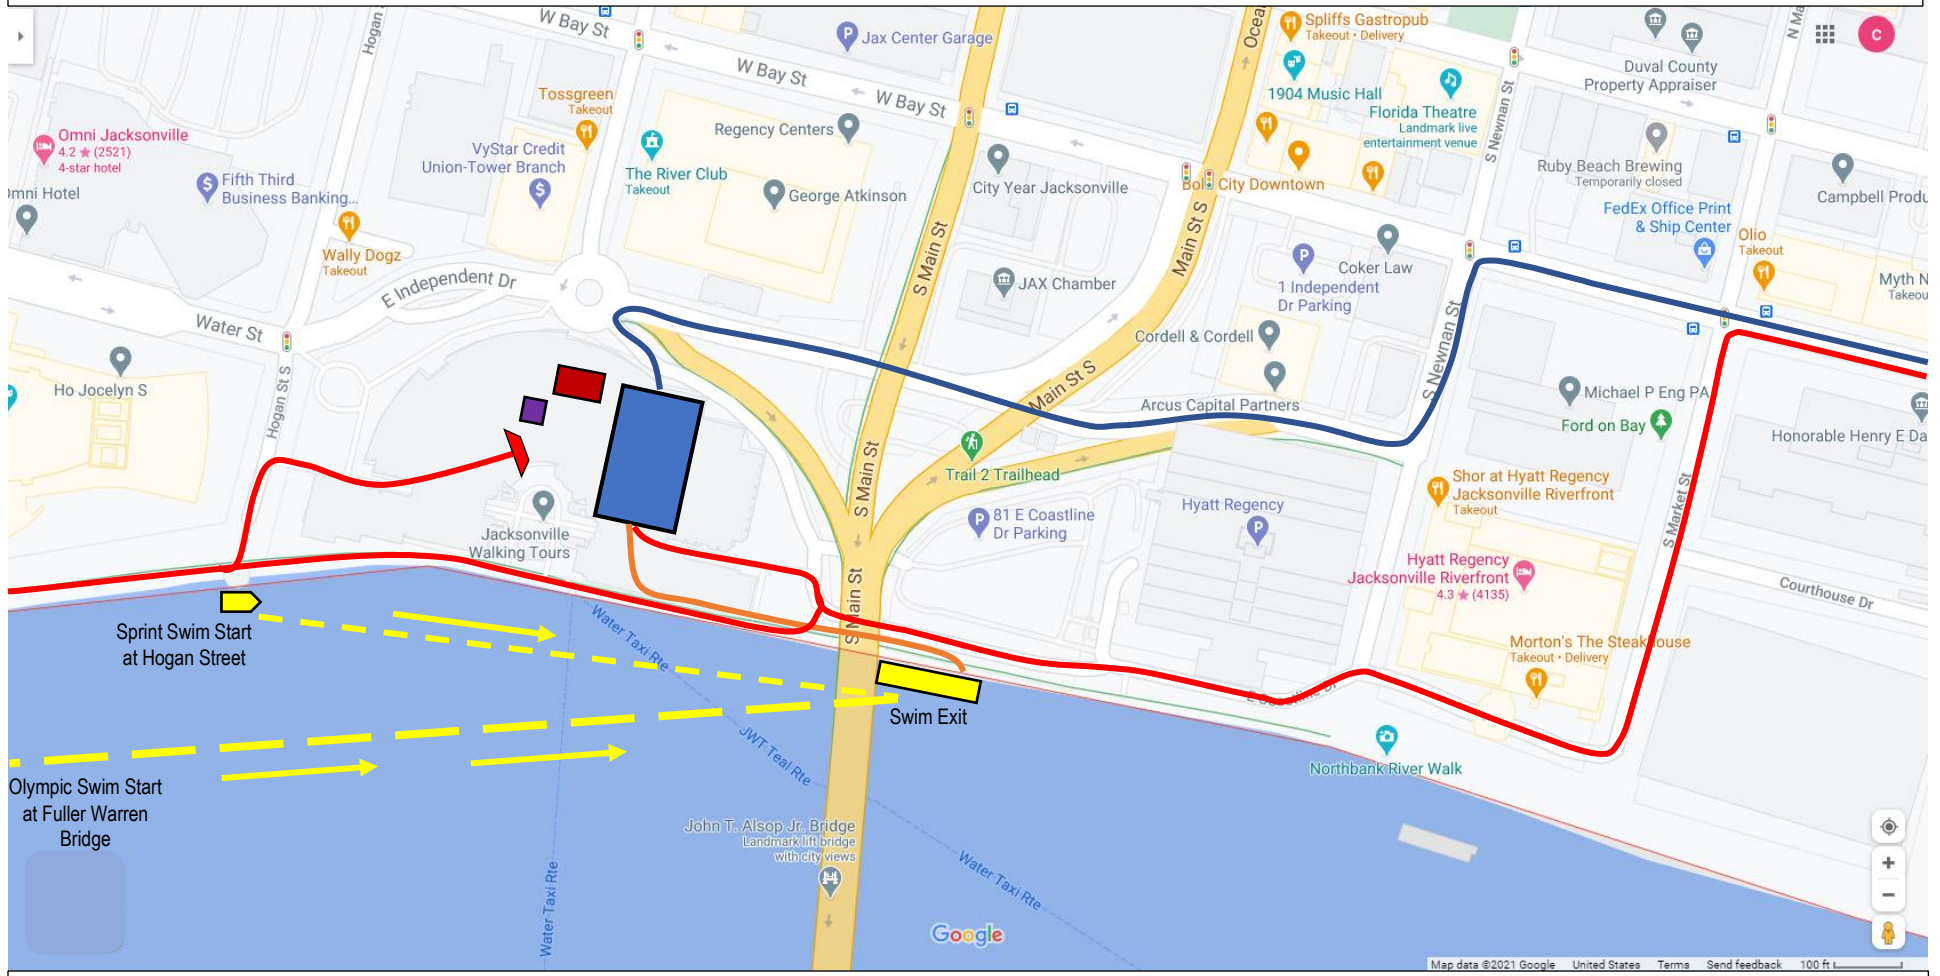

Jax Triathlon Site Plan – 2021

Packet Pick-Up Tent 
Awards Tent 
Bike Transition 
Finish Line 

Swim Start 
Swim Exit 
Swim Course 
Swim to Bike 

Bike Course 
Run Course 

Jax Triathlon Site Plan – 2021

Packet Pick-Up Tent 
Awards Tent 
Sponsor/Team Tents 
Transition 
Finish Line 

Swim Start 
Swim Exit 
Swim Course 
Swim to Bike 

Bike Course 
Run Course 
Port-O-Lets 
Trash Cans 
Sound 
Generator 

Google

Map data ©2021 Google, United States, Terms, Send feedback