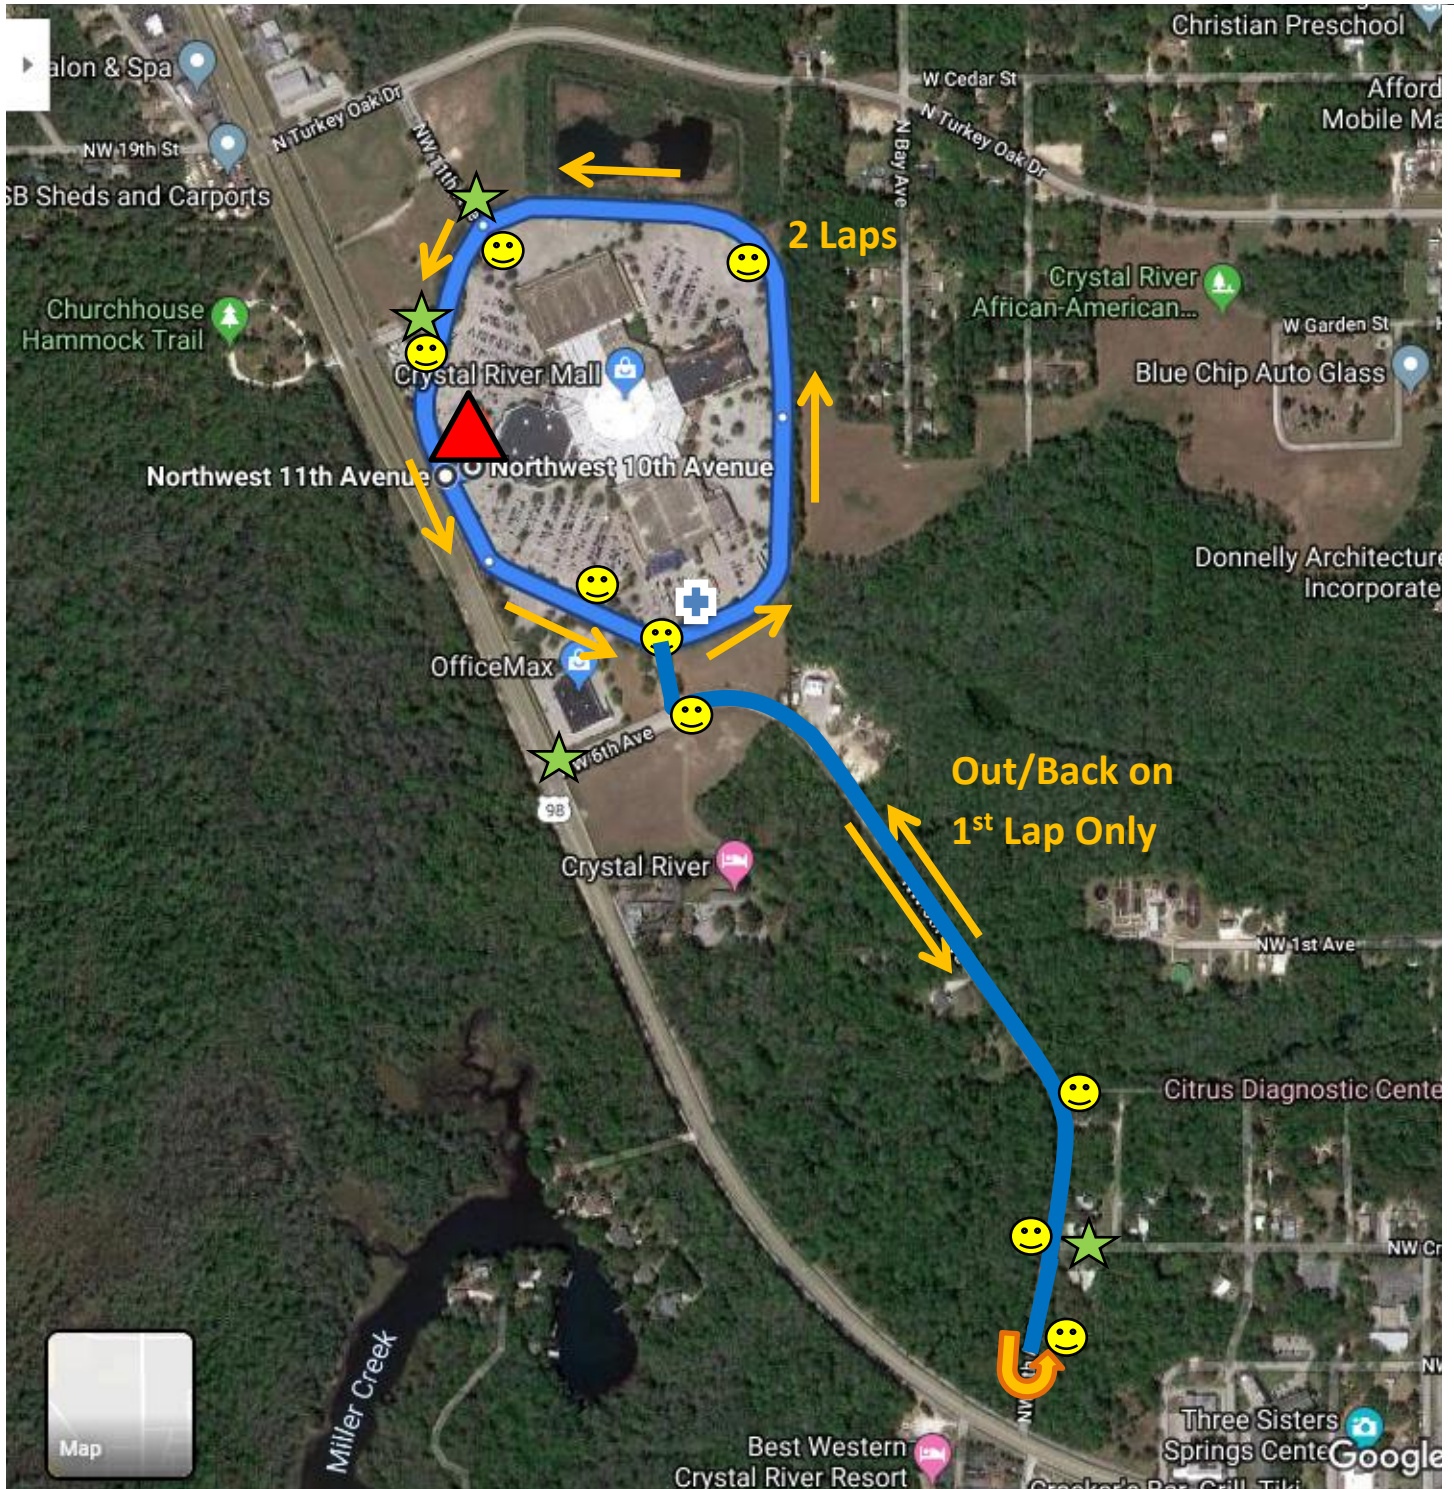

Royal Run 5K at the Crystal River Mall

-  Start/Finish/Registration
-  Course
-  Law Enforcement
-  Volunteer
-  Water Station

Course: Runners will Start in the Mall Parking Lot on the West Side, running counter clockwise (CCW). On the first lap runners will Exit the Mall onto NW 6th Ave and continue South past NW Crystal St. Turnaround and return to the Mall. Upon entering the Mall runners will continue to the right (CCW) around the mall for 2 laps, passing the Start/Finish on the 1st lap and moving to the Finish after completing the 2nd lap.