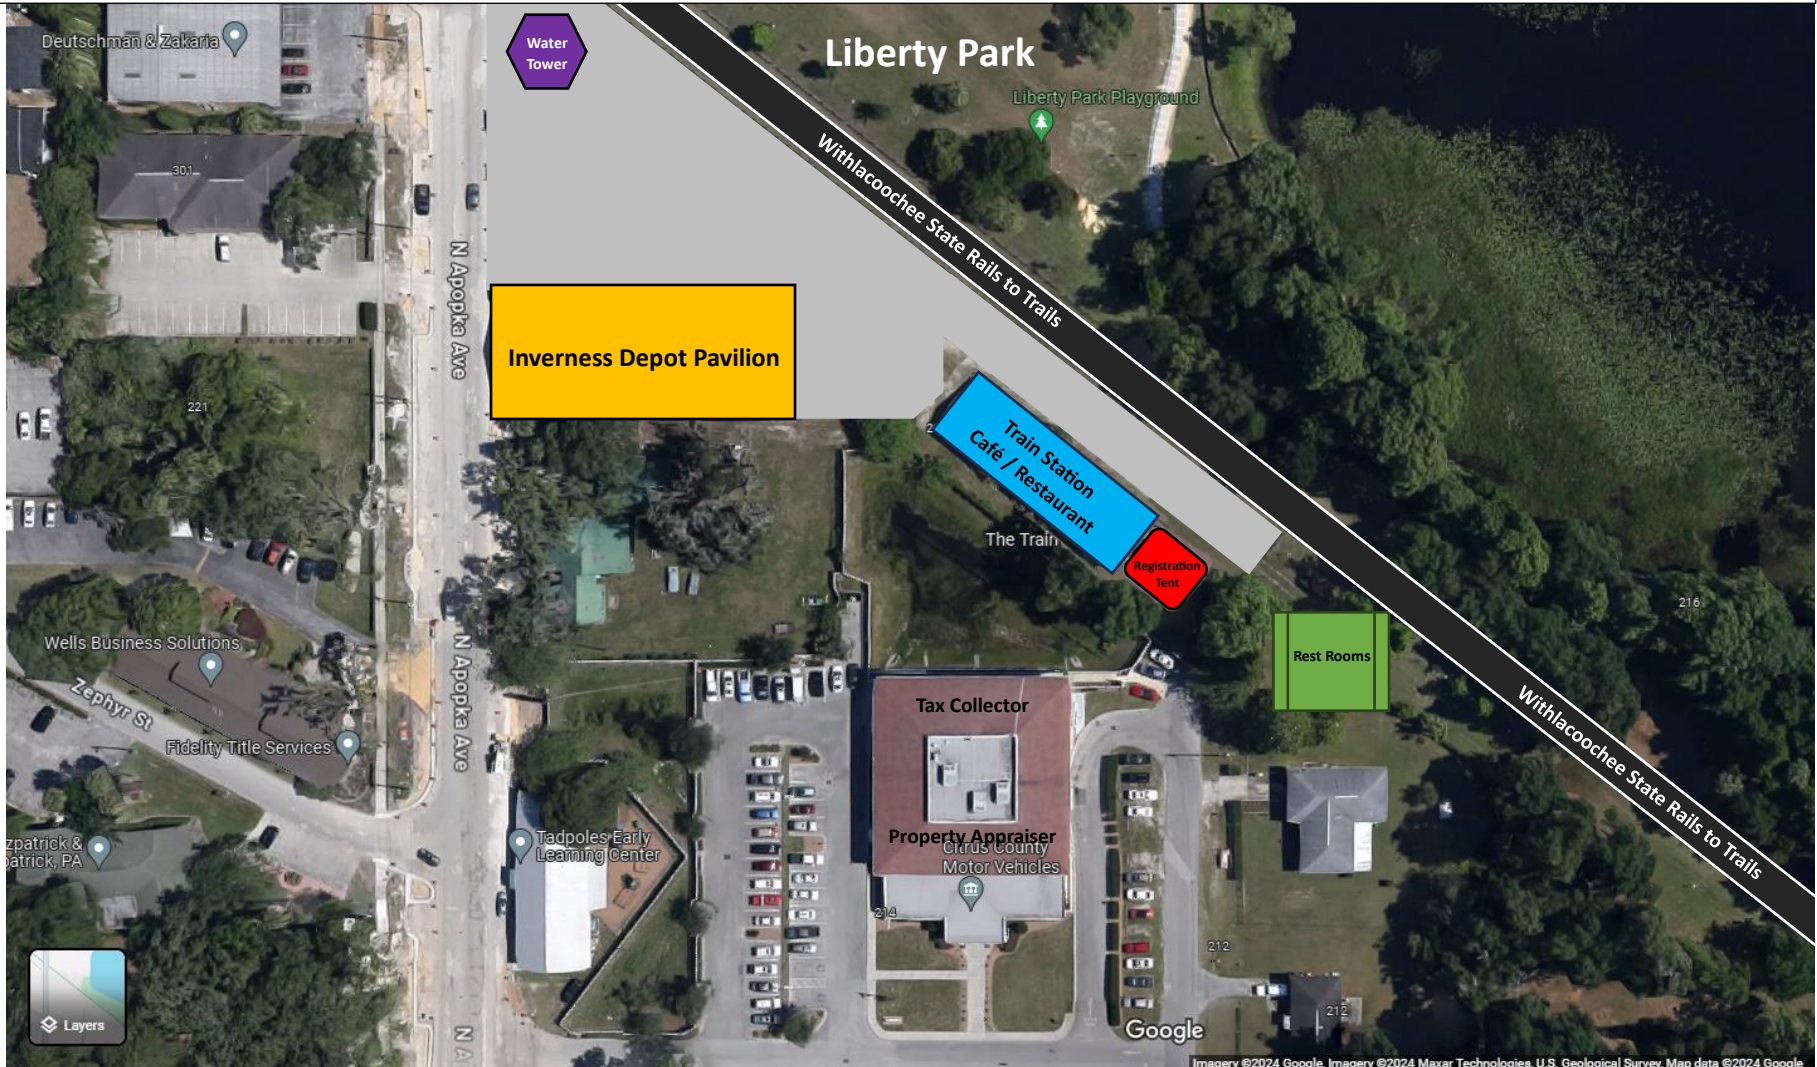

Inverness Bike City Fun Ride

Registration / Packet Pick-up at Inverness Train Station Restaurant

Train Station Café / Restaurant

Registration / Packet Pick-up Tent

Depot Pavilion

Water Tower

Bathrooms

Inverness Bike City Fun Ride

Parking

Available Parking

No Parking

Water Tower

Train Station Café / Restaurant

Registration / Packet Pick-up Tent

Depot Pavilion