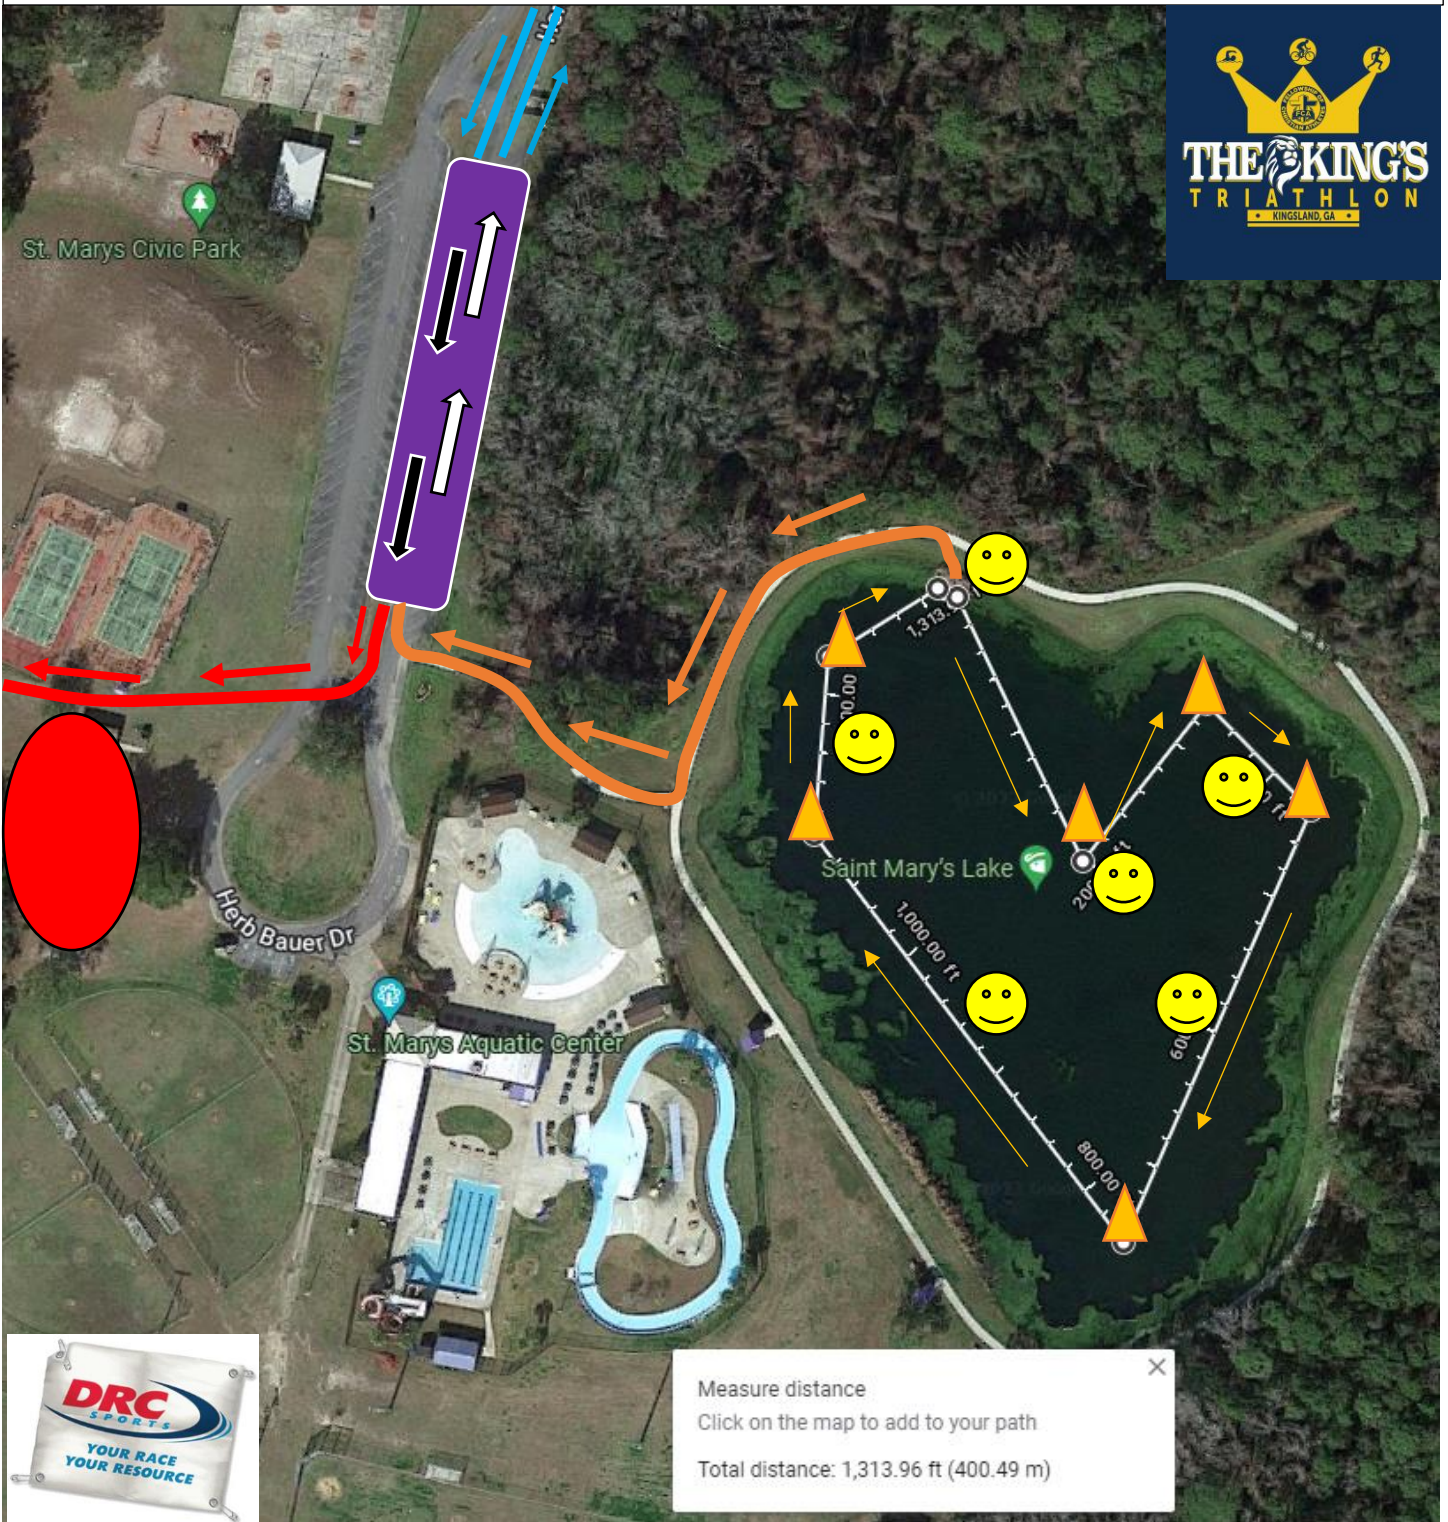

# Kings Triathlon Swim Course

¼ Mile

Start/Finish at the St. Mary's Aquatic Center

Registration 

Transition 

Lifeguards 

Buoys 

Measure distance  
Click on the map to add to your path  
Total distance: 1,313.96 ft (400.49 m)