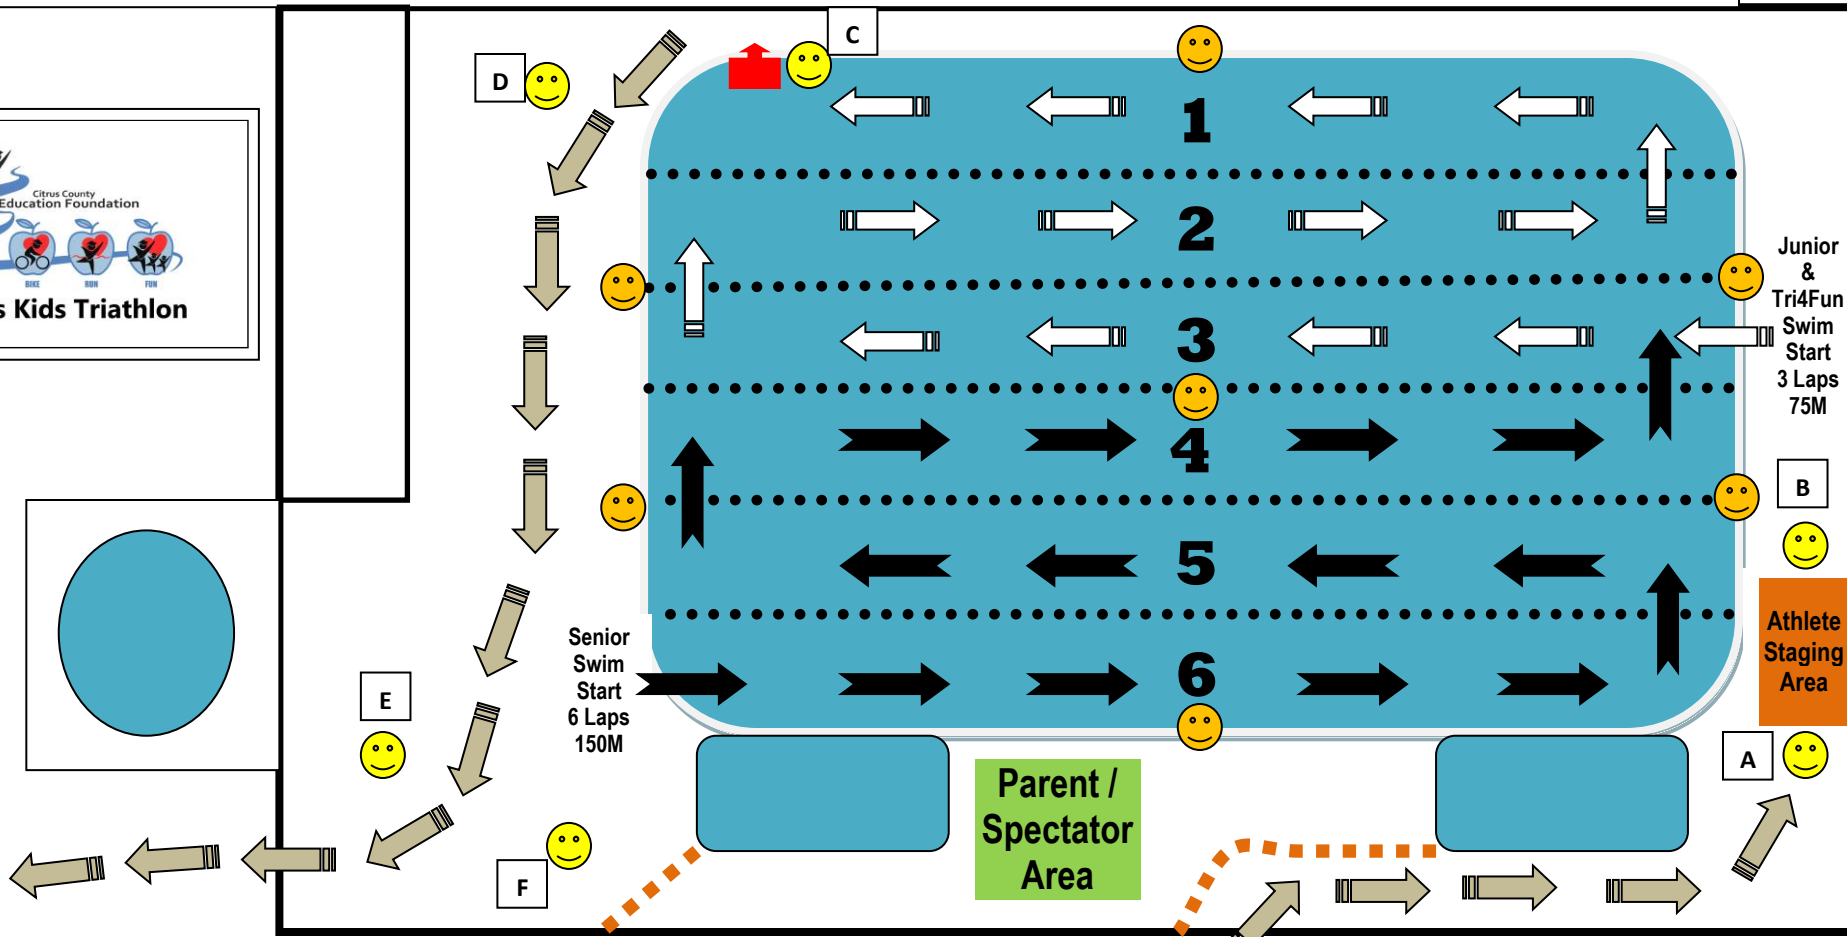

Citrus County Kids Triathlon, Inverness, FL – Swim Course Layout

Junior Swim ← 75 Meters

Senior Swim ← 150 Meters

 Swim Exit

 Cones

 Lifeguard

 Volunteers

To Bike Transition

Swimming Pool