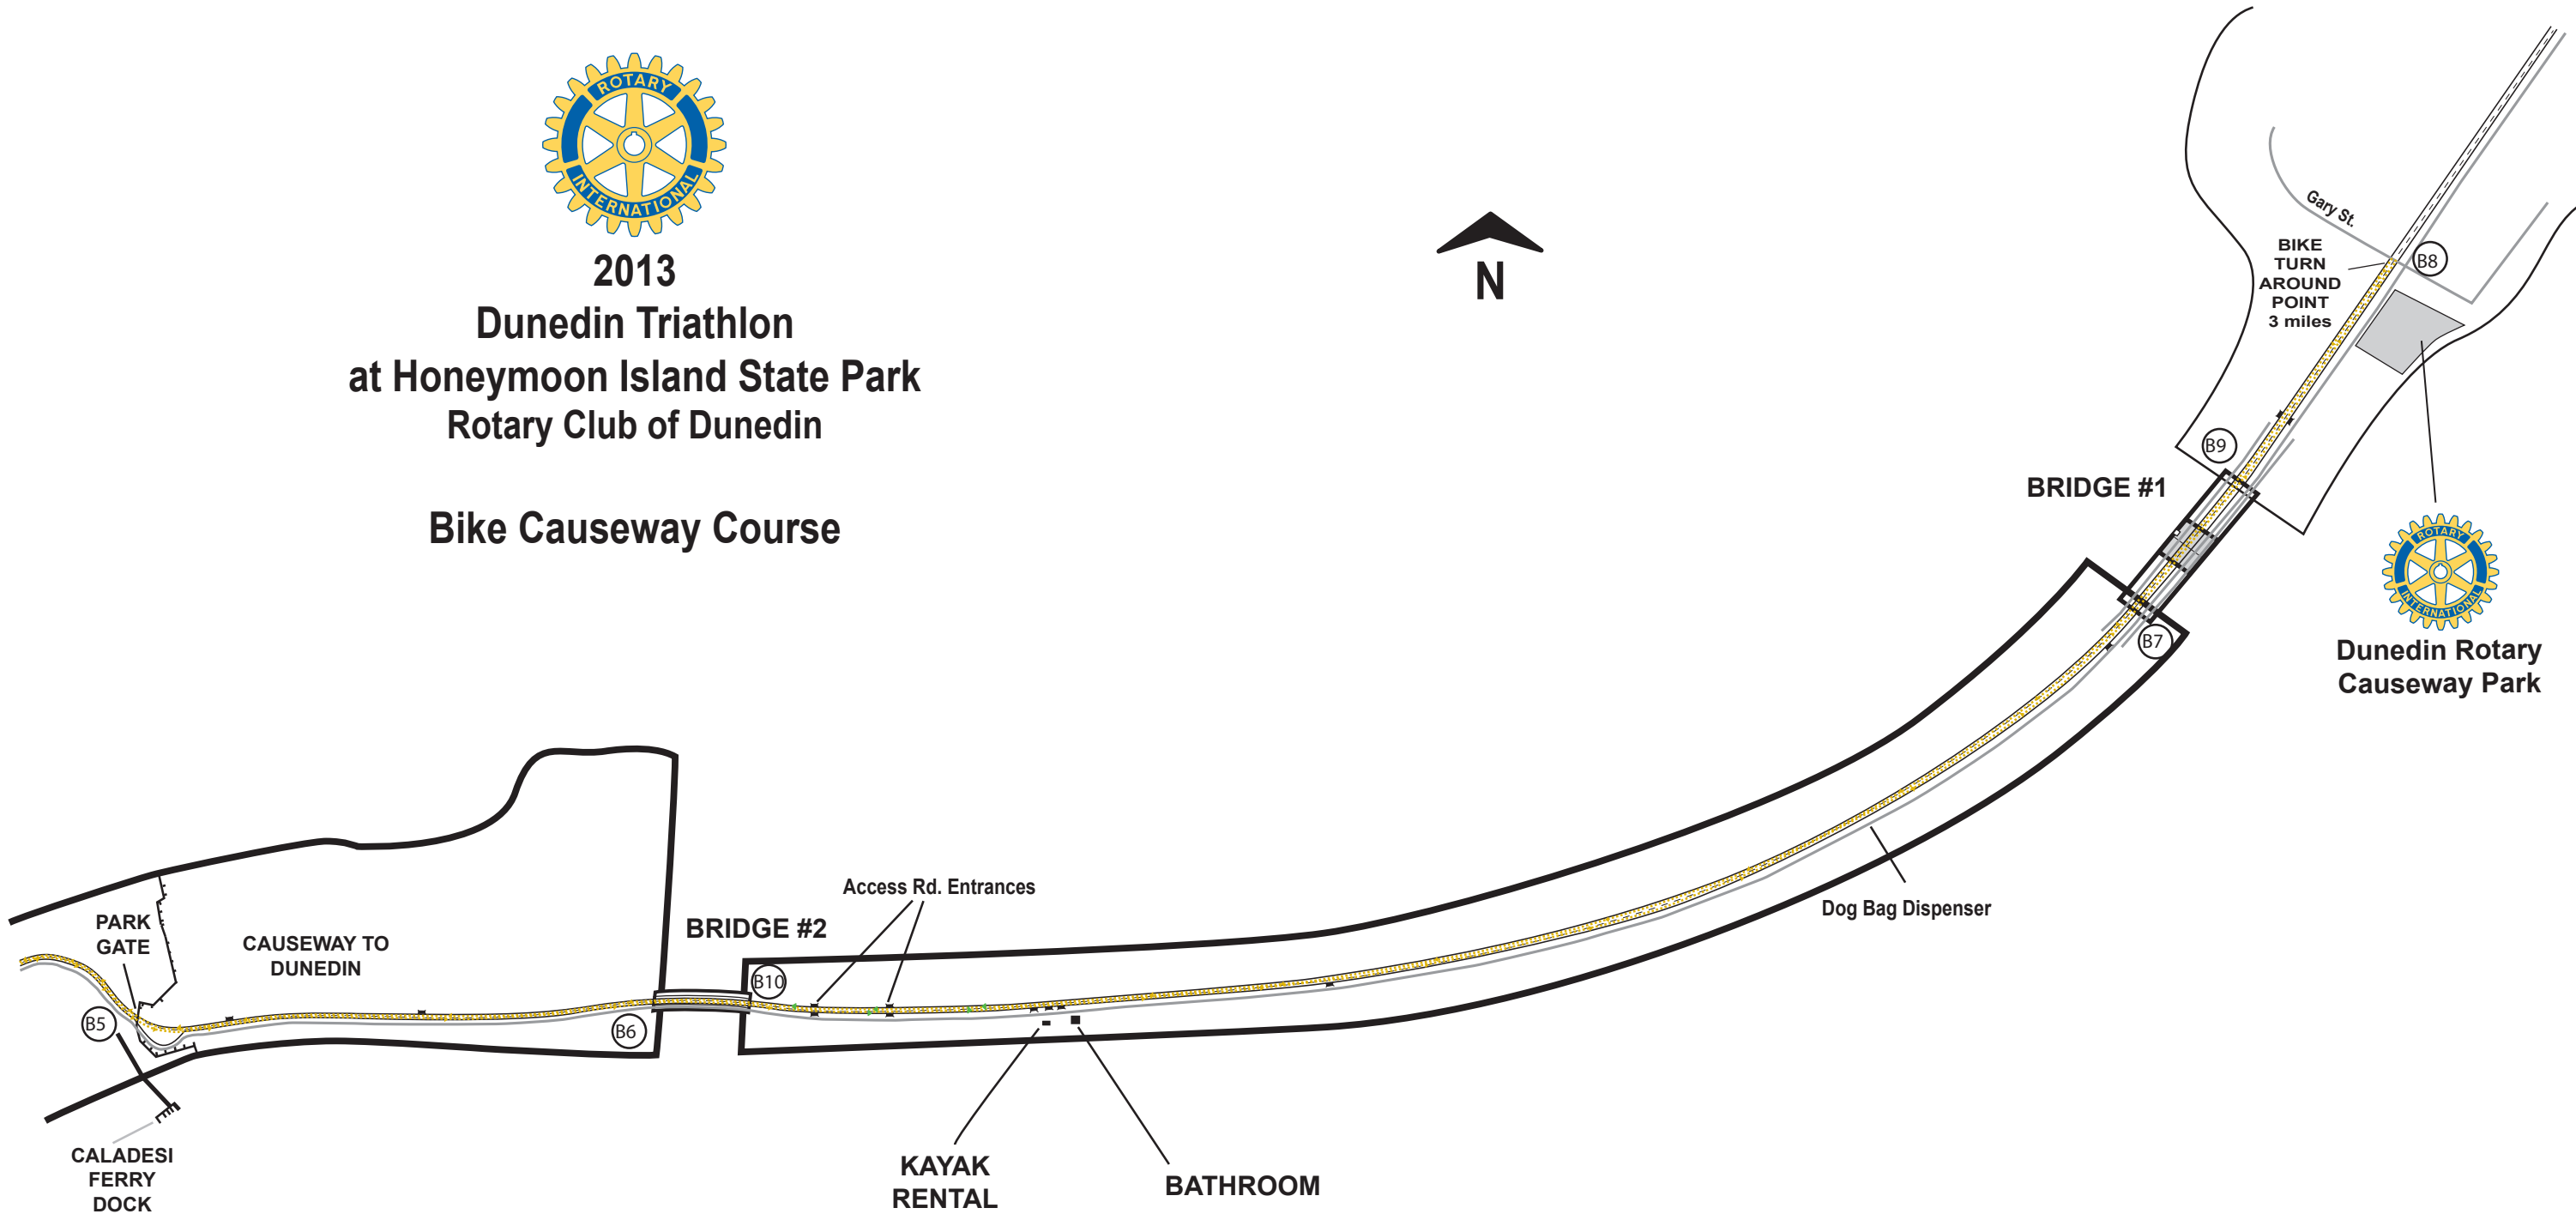

S3

STOP

TO REGISTRATION

PARKING

PARKING

PARKING

Dog Wash

Beach Trail

PARKING

Beach Trail

**2013  
Dunedin Triathlon  
at Honeymoon Island State Park  
Rotary Club of Dunedin**

**Bike Causeway Course**

**Dunedin Rotary  
Causeway Park**