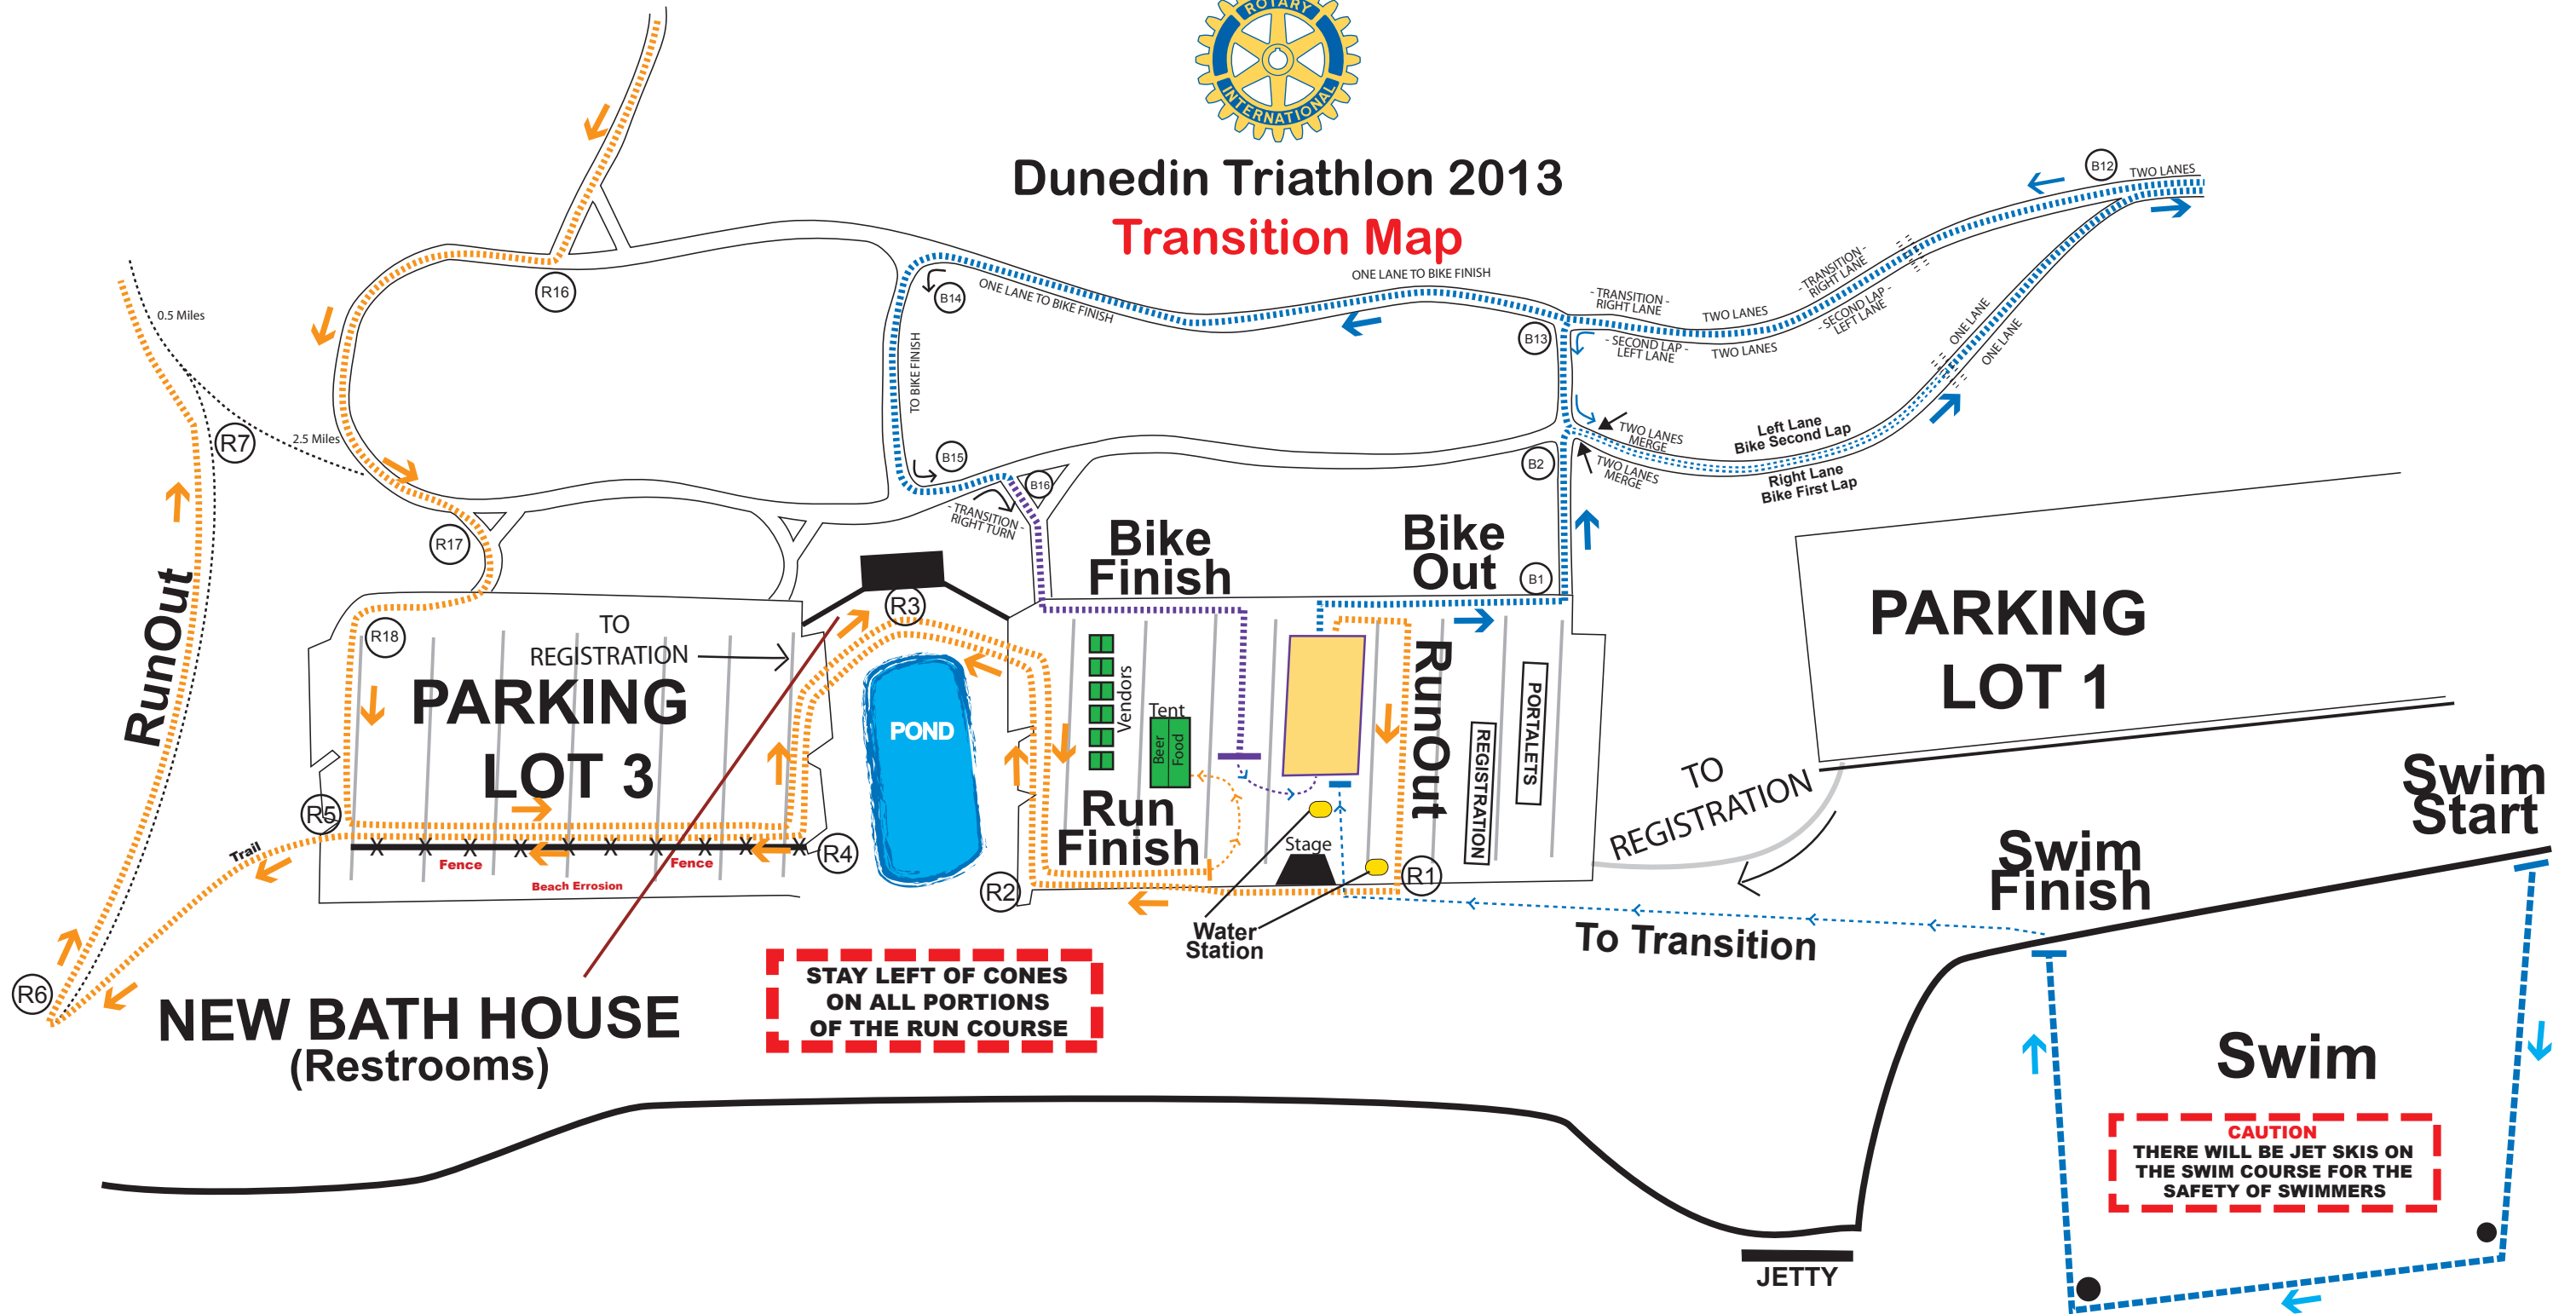

# Dunedin Triathlon 2013 Transition Map

HONEYMOON ISLAND STATE PARK

2013 Dunedin Triathlon At Honeymoon Island State Park Course Layout

OSPREY TRAILHEAD

PLAYGROUND  
RESTROOMS

HONEYMOON ISLAND ROTARY CENTINENAL VISITOR/NATURE CENTER

PARK TOLL BOOTHS

CAUSEWAY TO DUNEDIN

PARK GATE

CALADESI FERRY DOCK

NEW BATH HOUSE (Restrooms)

PARKING

PARK DRIVE

LOT 1

S3

STOP

TO REGISTRATION

PARKING

PARKING

PARKING

Dog Wash

Beach Trail

PARKING

Beach Trail

**2013  
Dunedin Triathlon  
at Honeymoon Island State Park  
Rotary Club of Dunedin**

**Bike Causeway Course**

**Dunedin Rotary  
Causeway Park**