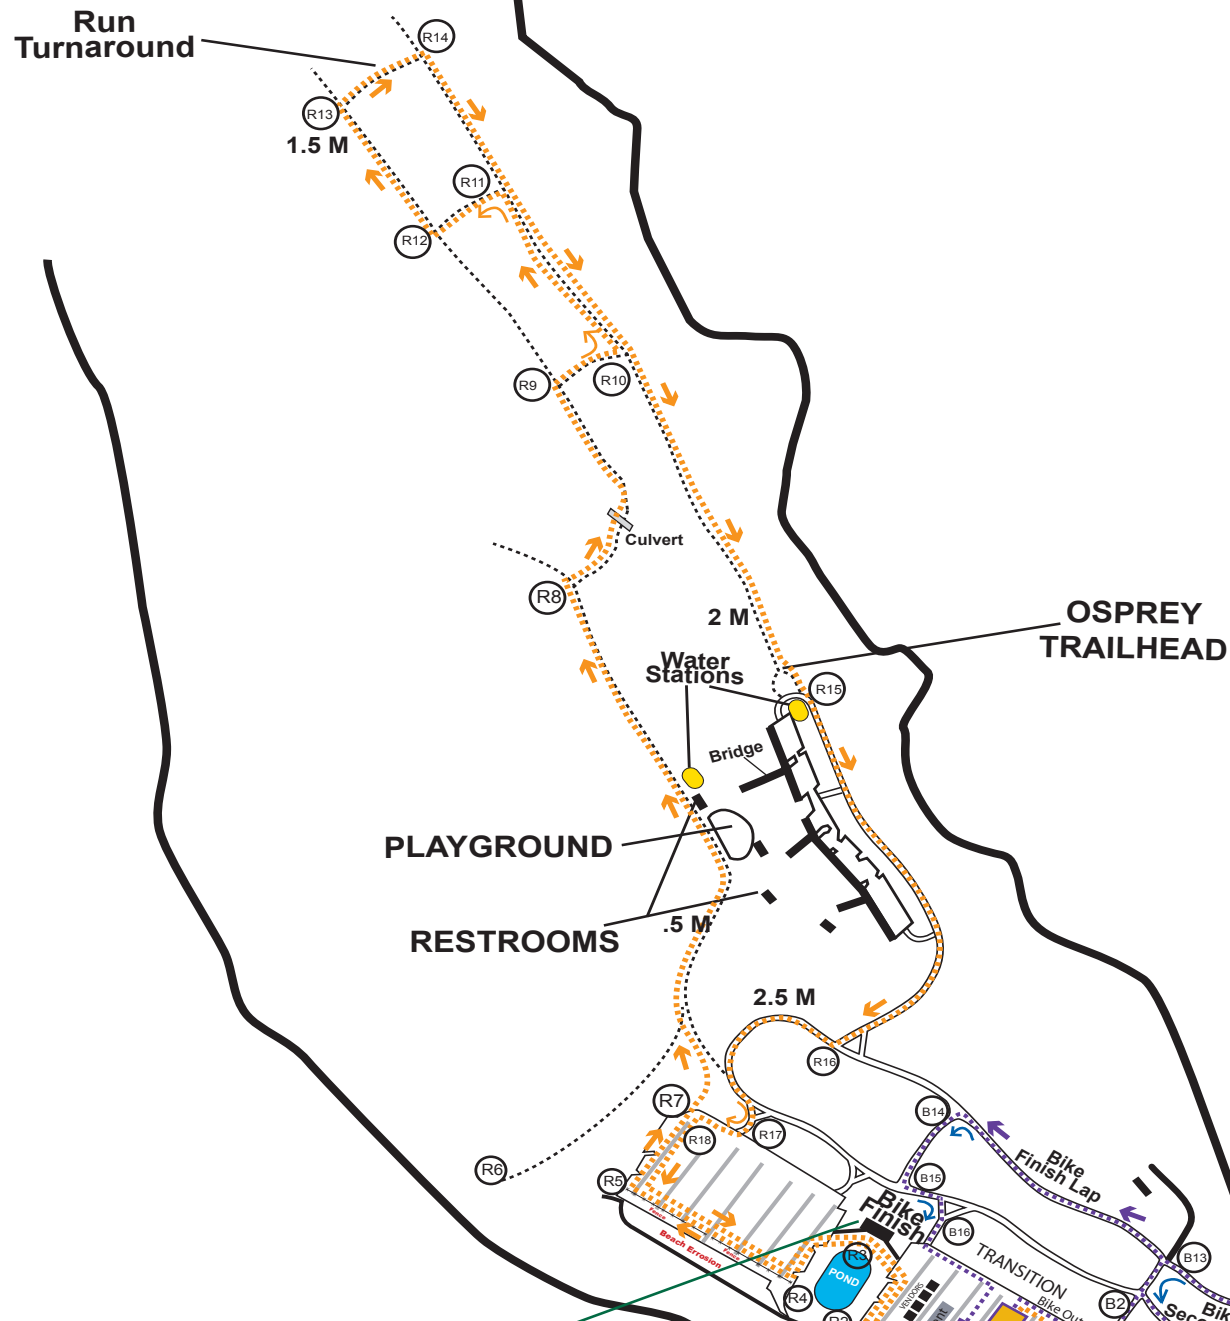

# Dunedin Triathlon 2013 Transition Map

HONEYMOON ISLAND STATE PARK

2013 Dunedin Triathlon At Honeymoon Island State Park Course Layout

OSPREY TRAILHEAD

PLAYGROUND  
RESTROOMS

HONEYMOON ISLAND ROTARY CENTINENAL VISITOR/NATURE CENTER

PARK TOLL BOOTHS

CAUSEWAY TO DUNEDIN

PARK GATE

CALADESI FERRY DOCK

NEW BATH HOUSE (Restrooms)

PARKING

PARK DRIVE

LOT 1

S3

STOP

TO REGISTRATION

PARKING

PARKING

PARKING

Dog Wash

Beach Trail

PARKING

Beach Trail

**2013  
Dunedin Triathlon  
at Honeymoon Island State Park  
Rotary Club of Dunedin**

**Bike Causeway Course**

**Dunedin Rotary  
Causeway Park**