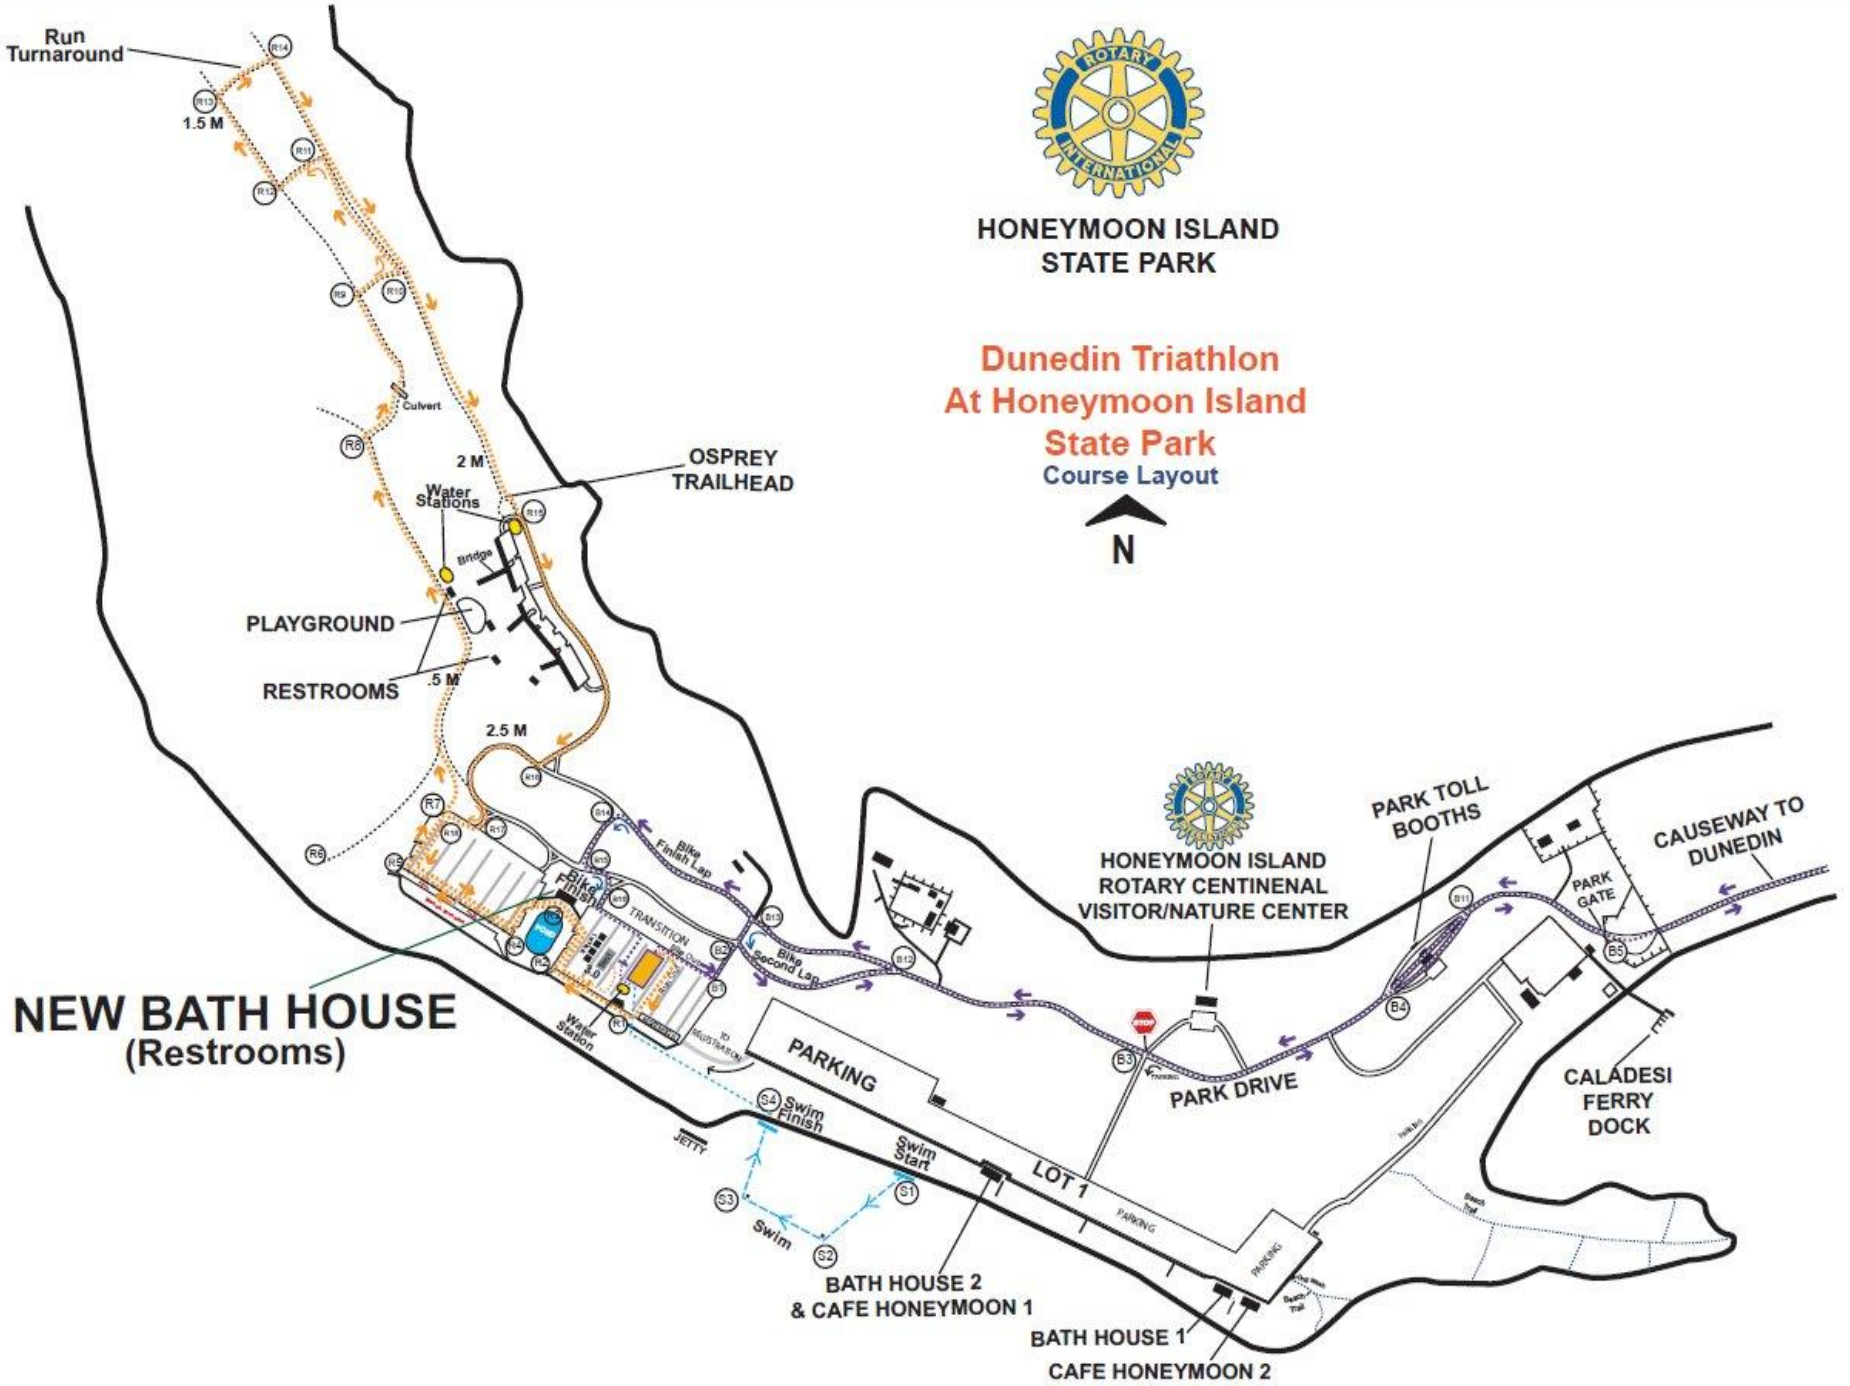

HONEYMOON ISLAND
STATE PARK

Dunedin Triathlon
At Honeymoon Island
State Park
Course Layout

Dunedin Triathlon
at Honeymoon Island State Park
Rotary Club of Dunedin

Bike Causeway Course

Road Closure
at Gary Circle

Dunedin Rotary
Causeway Park