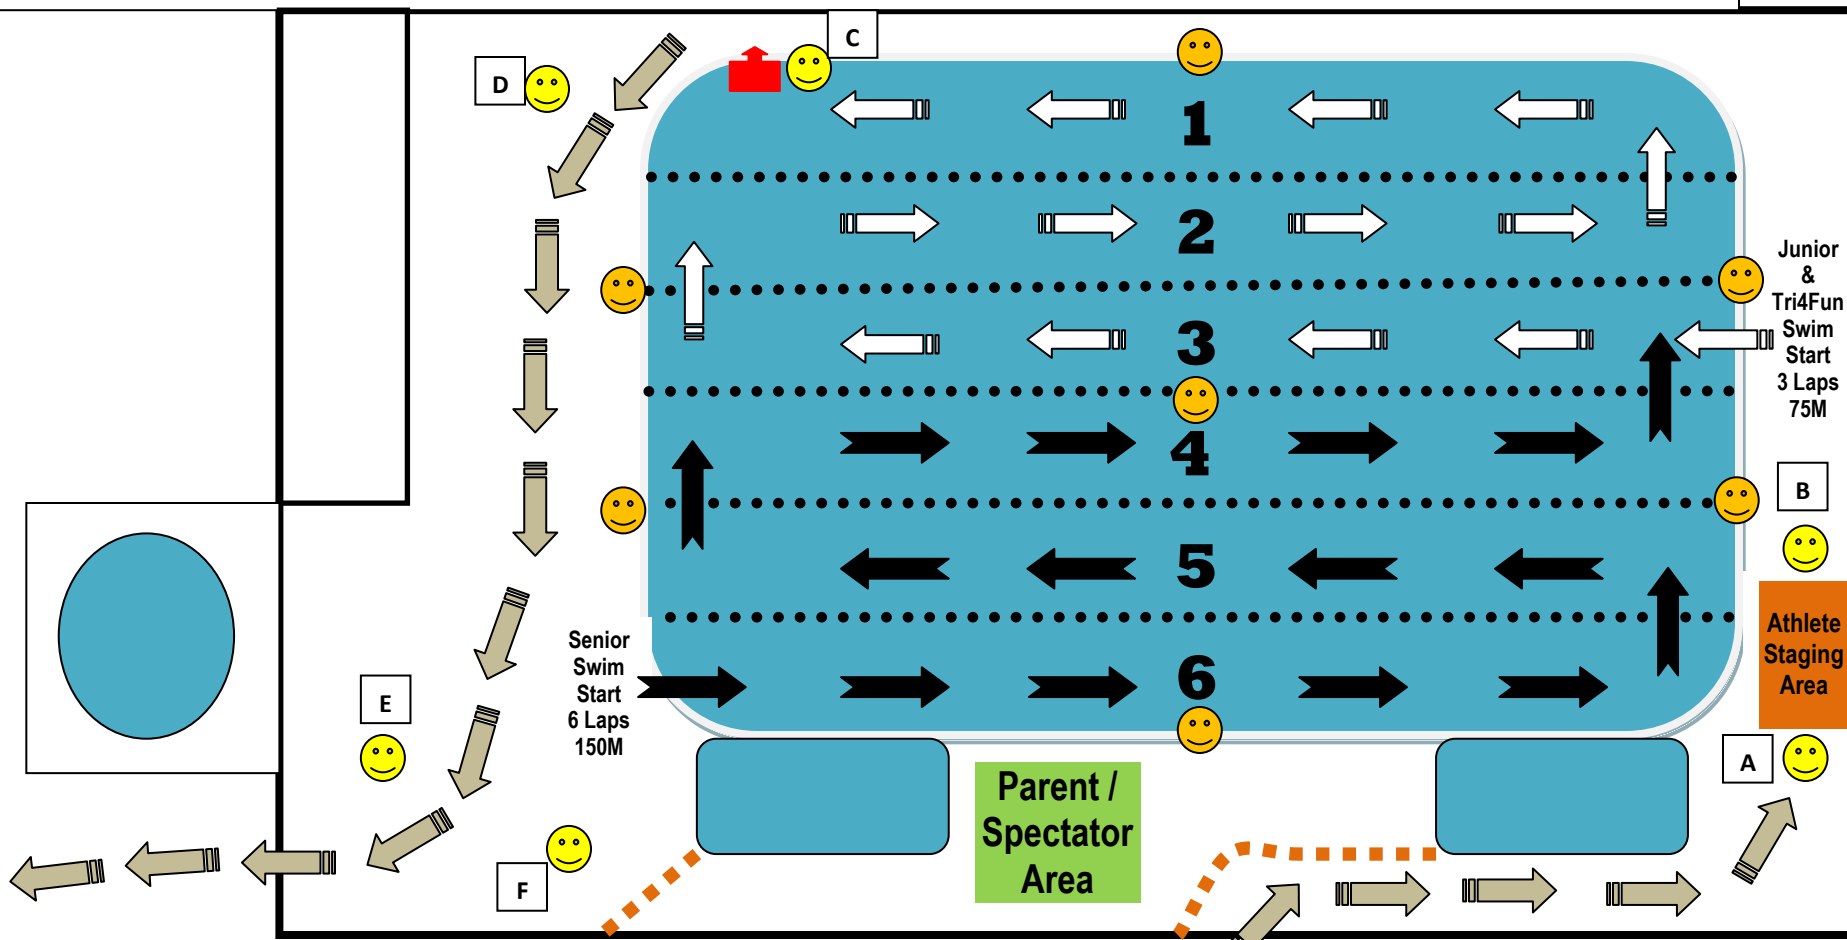

Citrus County Kids Triathlon, Inverness, FL – Swim Course Layout

Junior Swim ← 75 Meters

Senior Swim ← 150 Meters

↓ Swim Exit

--- Cones

😊 Lifeguard

😊 Volunteers

To Bike Transition

Swimming Pool