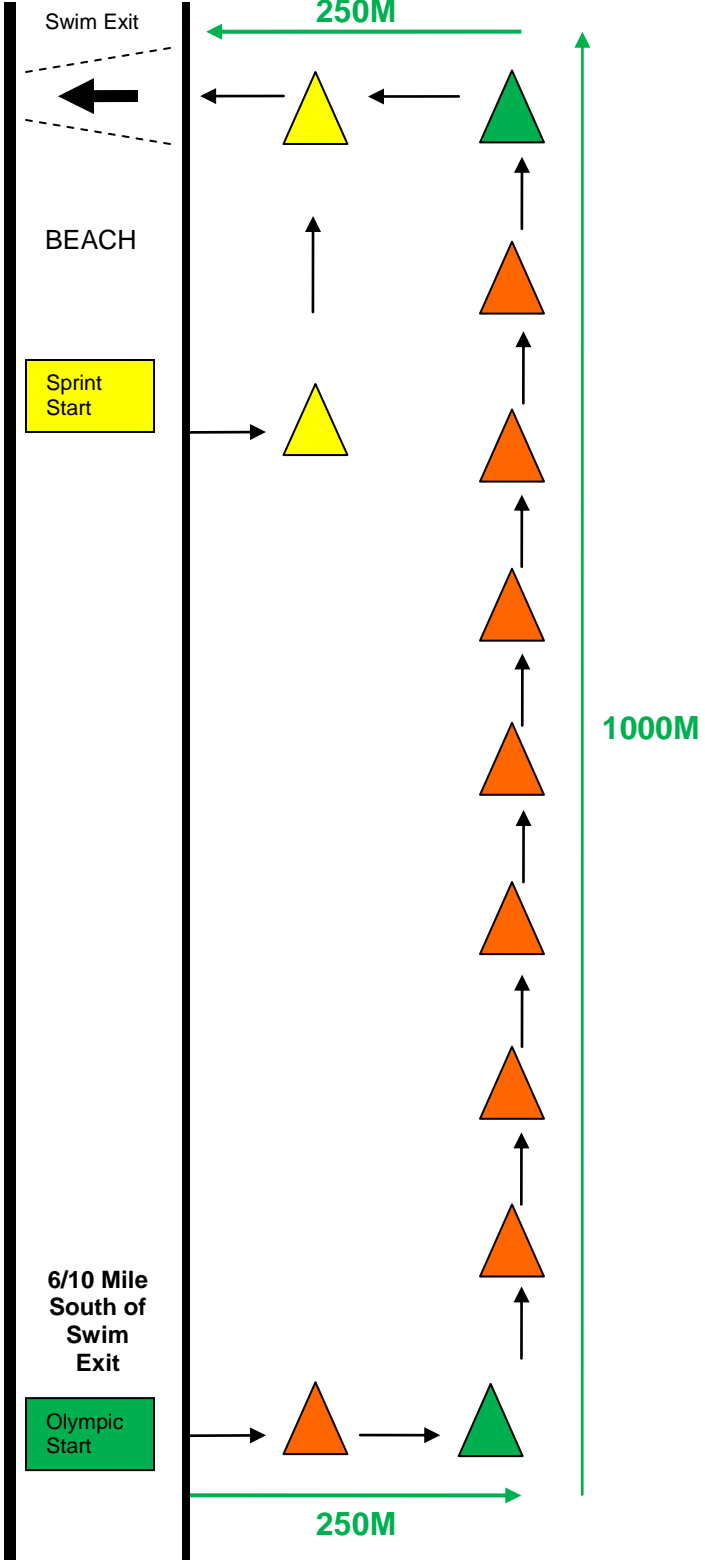

Swim Course

Olympic Course Buoy
(1500M or .93 Mile Swim)

*Olympic Swim follows all
Orange Buoys Start to Finish
Turn at Green Buoys*

Sprint Course Buoys (.25
Mile Swim)

*Sprint Swim follows 2 Yellow
Buoys to Finish*

All Athletes Swim with
Buoys on their Left

OCEAN