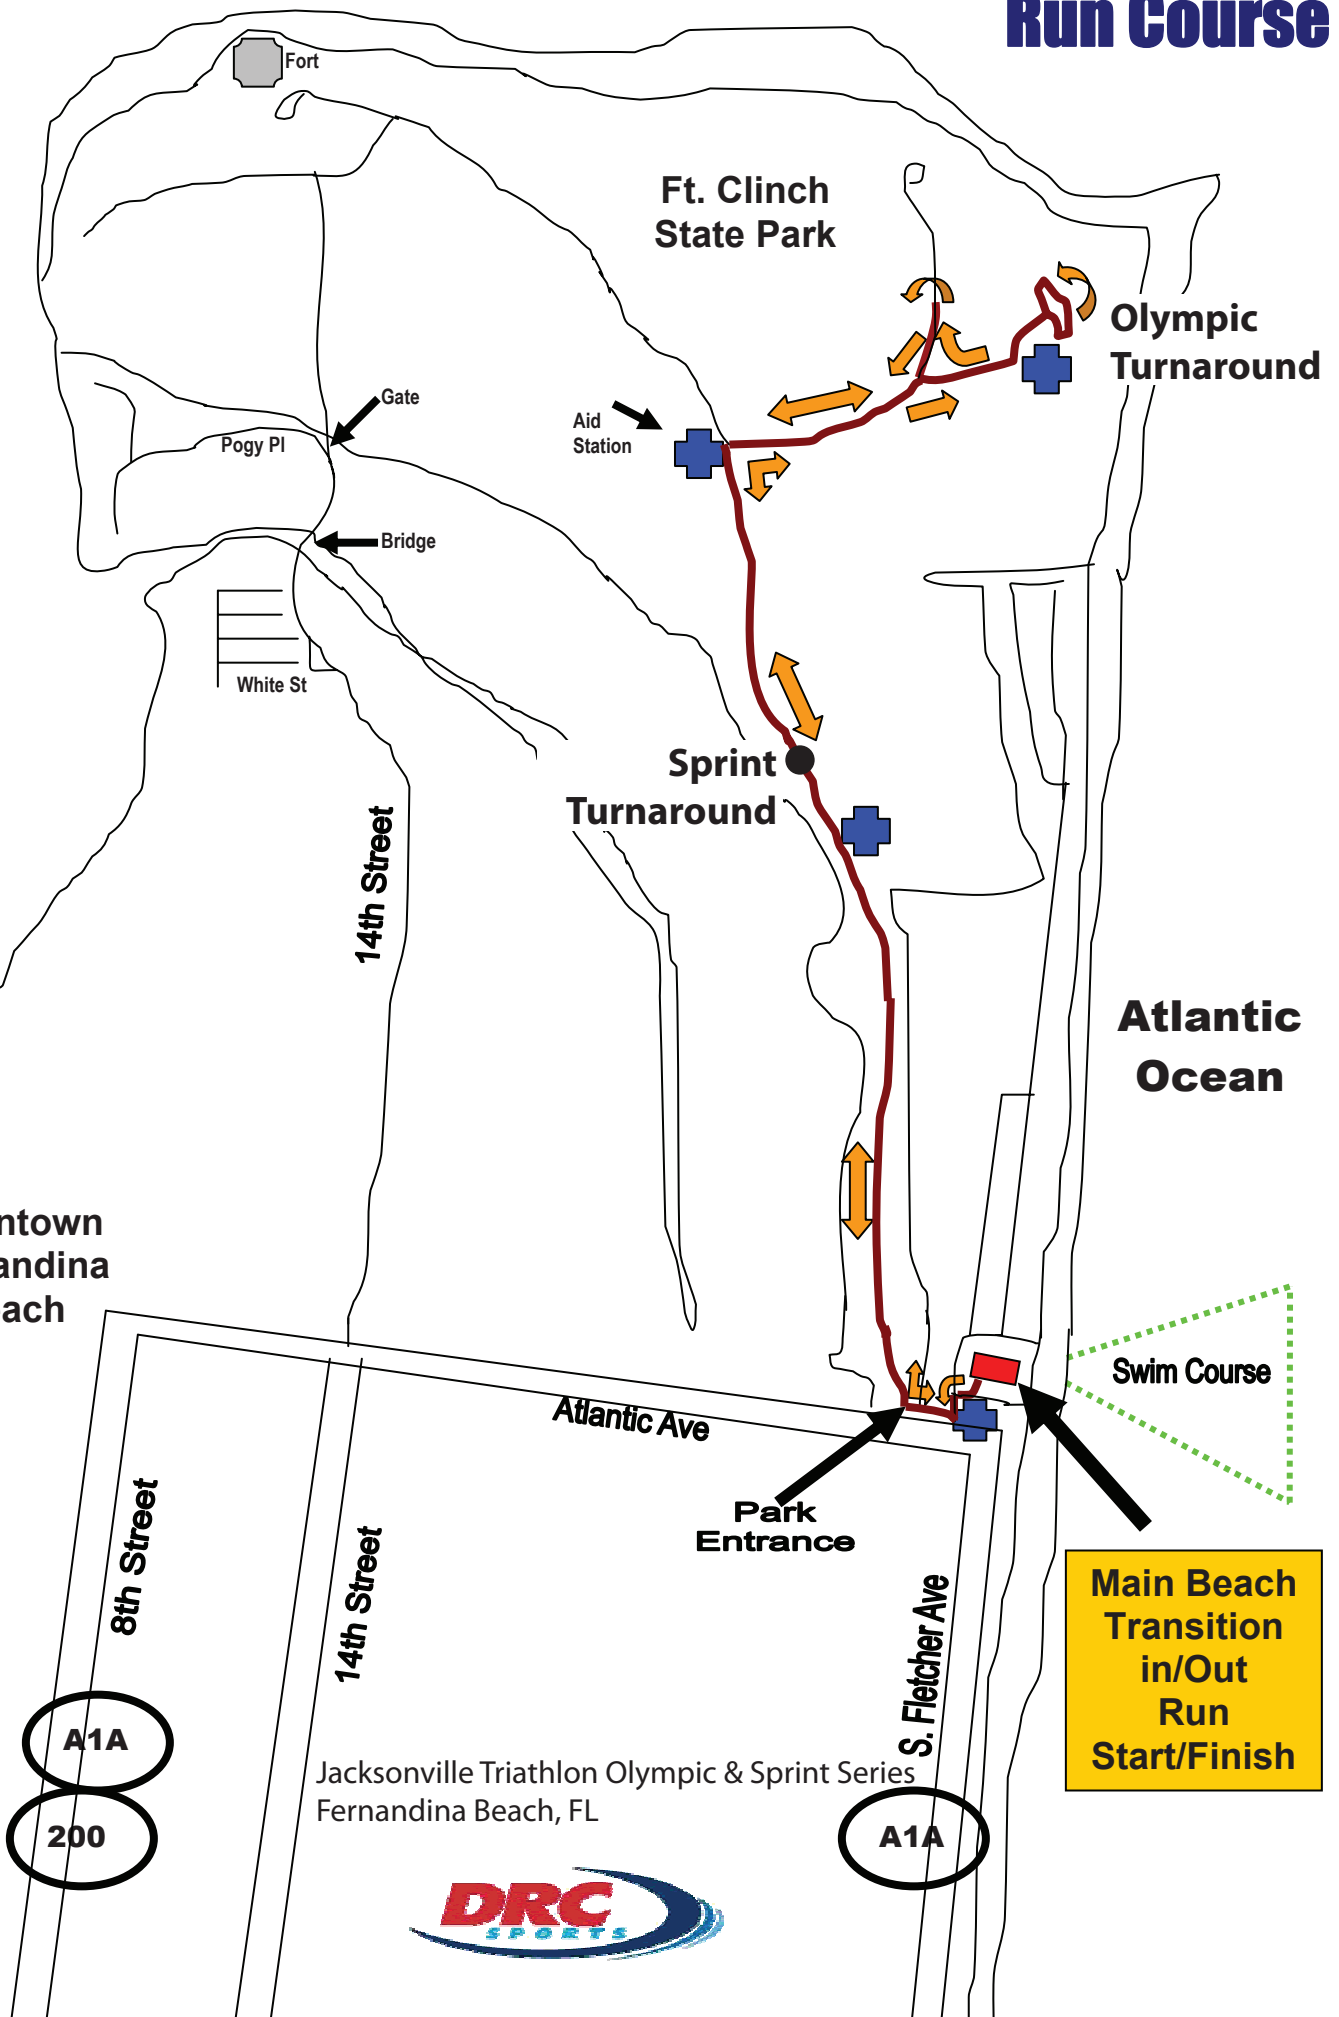

Run Course

Olympic Turnaround

Ft. Clinch State Park

Sprint Turnaround

Atlantic Ocean

Downtown Fernandina Beach

Swim Course

Park Entrance

Main Beach Transition in/Out Run Start/Finish

Jacksonville Triathlon Olympic & Sprint Series
Fernandina Beach, FL

A1A
200

A1A